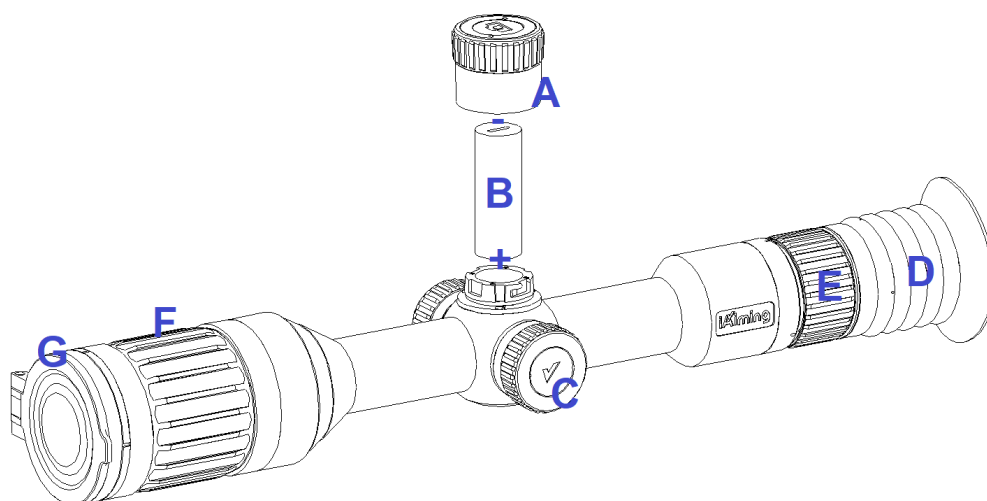

Datasheet

Game Changer

IA PRO Smart Thermal Rifle Scope

Package contents

Thermal scope, 18500 Battery x 1, Battery Charger x 1, Type-C Cable x 1, Lens Brush, Lens Cloth, User Manual, Carry Bag.

Product structure

- A. Battery compartment cover
- B. Battery 18500
- C. Power 'select and scroll' dial
- D. Eyeshade
- E. Diopter adjustment ring
- F. Lens focusing knob
- G. Lens cover
- H. Photo/Video Record button
- I. USB Type-C port
- J. Charging indicator
- K. Interface protection cover

| | | |
|--|------------------|-------|
| Build-in Battery charging temperature | 0~45°C | |
| Connections and Compatibilities | | |
| Max. Recoil power on rifles | 6000J | |
| Shock resistance on the smooth-bore rifles | 900G | |
| Mounting type | 30mm scope rings | |
| Physical Characteristics | | |
| Body Material | Aluminum alloy | |
| Weight (Mount & Eyeshade excluded) | 950g | 960g |
| Length (Mount & Eyeshade excluded) | 360mm | 365mm |
| Environmental Characteristics | | |
| Degree of Protection, IP code | IP66 | |
| Operating Temperature | -25°C ~ +50°C | |
| Storage Temperature | -50°C ~ +60°C | |