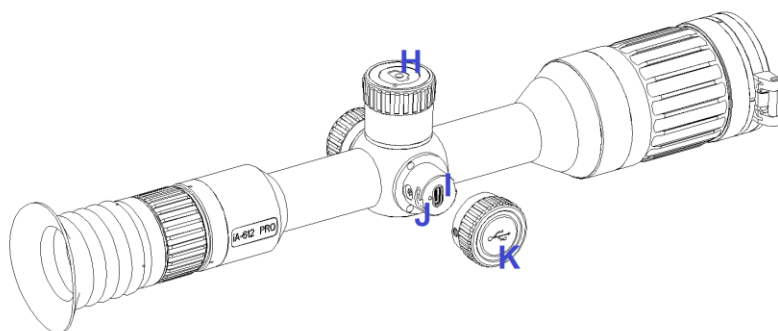

Datasheet

Game Changer

IA PRO Smart Thermal Rifle Scope

Package contents

Thermal scope, 18500 Battery x 1, Battery Charger x 1, Type-C Cable x 1, Lens Brush, Lens Cloth, User Manual, Carry Bag.

Product structure

- A. Battery compartment cover
- B. Battery 18500
- C. Power 'select and scroll' dial
- D. Eyeshade
- E. Diopter adjustment ring
- F. Lens focusing knob
- G. Lens cover
- H. Photo/Video Record button
- I. USB Type-C port
- J. Charging indicator
- K. Interface protection cover

| | | |
|--|------------------|-------|
| Build-in Battery charging temperature | 0~45°C | |
| Connections and Compatibilities | | |
| Max. Recoil power on rifles | 6000J | |
| Shock resistance on the smooth-bore rifles | 900G | |
| Mounting type | 30mm scope rings | |
| Physical Characteristics | | |
| Body Material | Aluminum alloy | |
| Weight (Mount & Eyeshade excluded) | 950g | 960g |
| Length (Mount & Eyeshade excluded) | 360mm | 365mm |
| Environmental Characteristics | | |
| Degree of Protection, IP code | IP66 | |
| Operating Temperature | -25°C ~ +50°C | |
| Storage Temperature | -50°C ~ +60°C | |